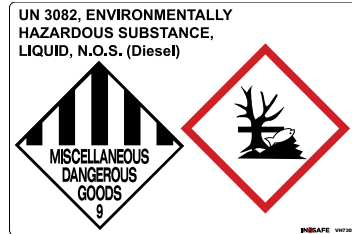

## Diesel Trailer Tank Stickers

Diesel Tank Sticker -  
Ute Tanks 25-450L

Size: 300 x 200mm  
Code: VH7302

Trailer Diesel Tank  
Sticker 25-450L

Size: 300 x 200mm  
Code: VH7303

Ute Tanks & Trailer  
Tanks 25-450L  
require two of the  
above stickers,  
one on each side  
of the Tank