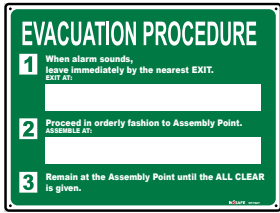

FIRST AID SIGNS

VF7527

TO ORDER: When placing your order please reference the product code followed by one of the following letters to specify the size of the sign. A - 300 x 225 mm, B - 400 x 300mm, C - 600 x 450mm, D - 800 x 600mm

Then add a second letter as follows to specify the material. A - ACM (4mm Aluminium Composite Material), P - PVC (2mm Rigid PVC Board), S - SAV (Self Adhesive Vinyl Sticker). For Example a 300 x 400mm PVC Sign code would look like VF7527BP

Reversed First Aid Sticker - For inside Vehicle windows to indicate the position of the First Aid Kit

TO ORDER: When placing your order please reference the product code followed by one of the following letters to specify the size of the sign. O - 75 x 75mm, G - 100 x 100mm, L - 150 x 150mm, R - 200 x 200mm, Z - 300 x 300mm, W - 400 x 400mm

Then add a second letter as follows to specify the material. A - ACM (4mm Aluminium Composite Material), P - PVC (2mm Rigid PVC Board), S - SAV (Self Adhesive Vinyl Sticker). For Example a 100 x 100mm PVC Sign code would look like VF7510GP