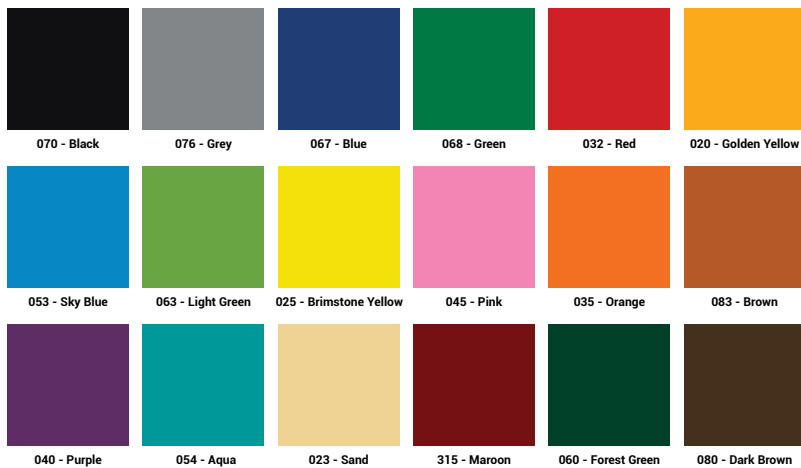

## Colour Picker for Letters & Numbers

0 1 2 3 4  
5 6 7 8 9

A B C D E F G  
H I J K L M N  
O P Q R S T U  
V W X Y Z

**TO ORDER:** When placing your order please reference the product code followed by one of the following letter Combinations to specify the Type of Material.