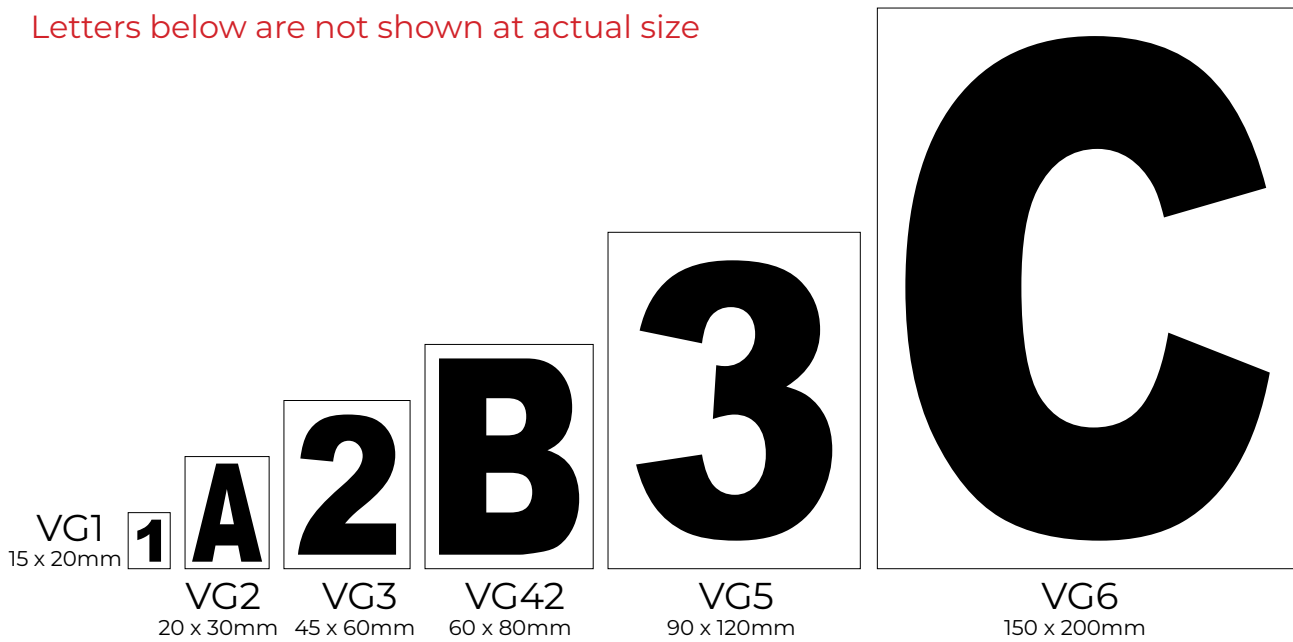

GENERAL SIGNS - NUMBERS & LETTERS

Letters below are not shown at actual size